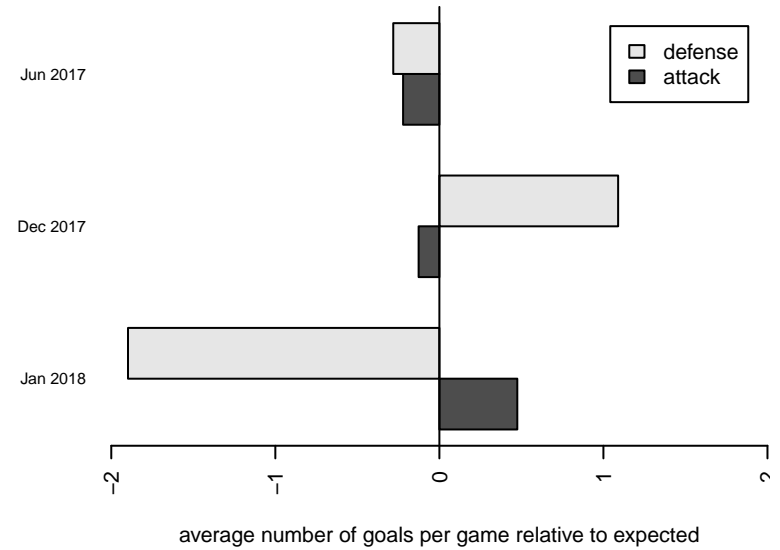

Venues played:  
 2017 Rainier Challenge Copa U17  
 2017 RCL G01 Div 1  
 2017 Timbers Winter Showcase 2001 FWRL U  
 2017 PacNW Winter Classic FWRL G01

**Seattle United Copa G01**  
 Dots are actual minus expected GF (blue circles) and GA (red triangles).  
 Blue line is smoothed change in attack strength. Red is smoothed change in defense strength.

**attack and defense variance (black dot)  
relative to other teams  
and top 10 in region**

**attack and defense rating  
relative to others at age  
and all opponents in last 13 months**

**Performance relative to 13 month average**

**Performance relative to 13 month average**

<b>date</b>	<b>home</b>		<b>away</b>		<b>venue</b>	<b>pred.home</b>	<b>pred.away</b>
2018-01-21	RV Slammers Orange G01	4	Seattle United Copa G01	0	2017 RCL G01 Div 1	0.76	0.24
2018-01-14	WPFC Black G01	2	Seattle United Copa G01	1	2017 PacNW Winter Classic FWRL G01	1.33	0.13
2018-01-13	Seattle United Copa G01	1	ETFC Cypress Black G01	3	2017 PacNW Winter Classic FWRL G01	0.21	1.21
2017-12-10	Seattle United Copa G01	0	Eastside FC Red G01	3	2017 RCL G01 Div 1	0.15	2.56
2017-12-10	Eastside FC Red G01	3	Seattle United Copa G01	0	2017 Timbers Winter Showcase 2001 FWRL U	2.56	0.15
2017-12-09	Seattle United Copa G01	0	Spokane Sounders A G01	0	2017 RCL G01 Div 1	0.08	2.34
2017-12-09	GS Surf A G01	0	Seattle United Copa G01	0	2017 RCL G01 Div 1	1.37	0.15
2017-12-09	Seattle United Copa G01	0	Spokane Sounders A G01	0	2017 Timbers Winter Showcase 2001 FWRL U	0.08	2.34
2017-12-09	GS Surf A G01	0	Seattle United Copa G01	0	2017 Timbers Winter Showcase 2001 FWRL U	1.37	0.15
2017-06-25	WPFC Black G01	3	Seattle United Copa G01	0	2017 Rainier Challenge Copa U17	1.33	0.13
2017-06-24	Seattle United Copa G01	0	Seattle United Tango G01	0	2017 Rainier Challenge Copa U17	0.24	0.35
2017-06-23	WPFC White G01	0	Seattle United Copa G01	0	2017 Rainier Challenge Copa U17	0.48	0.30