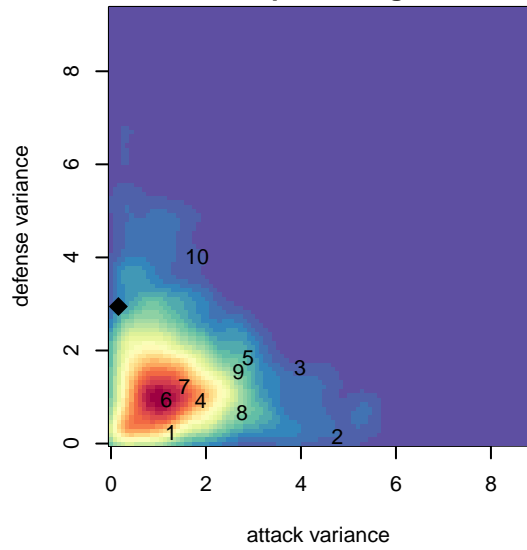

# Seattle United Copa G01

Seattle United Premier  
 Seattle, WA  
 G01 total strength=1624  
 attack=8.64 defense=34.95  
 fall league = RCL G01 Div 1

alt names used:  
 Seattle United Copa G01  
 Seattle United G01 Copa

Venues played:  
 2017 Rainier Challenge Copa U17  
 2017 RCL G01 Div 1  
 2017 Timbers Winter Showcase 2001 FWRL U  
 2017 PacNW Winter Classic FWRL G01

**Seattle United Copa G01**  
 Dots are actual minus expected GF (blue circles) and GA (red triangles).  
 Blue line is smoothed change in attack strength. Red is smoothed change in defense strength.

**attack and defense variance (black dot)  
relative to other teams  
and top 10 in region**

**attack and defense rating  
relative to others at age  
and all opponents in last 13 months**

**Performance relative to 13 month average**