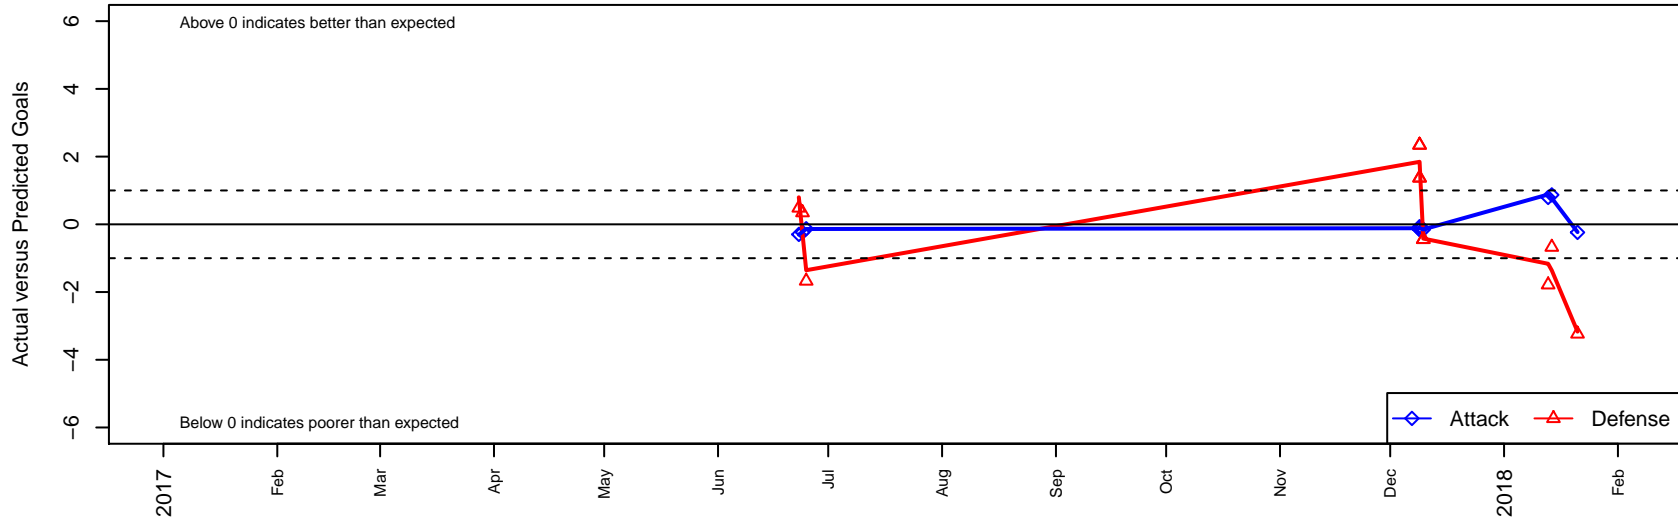

# Seattle United Copa G01

Seattle United Premier  
 Seattle, WA  
 G01 total strength=1624  
 attack=8.64 defense=34.95  
 fall league = RCL G01 Div 1

alt names used:  
 Seattle United Copa G01  
 Seattle United G01 Copa

Venues played:  
 2017 Rainier Challenge Copa U17  
 2017 RCL G01 Div 1  
 2017 Timbers Winter Showcase 2001 FWRL U  
 2017 PacNW Winter Classic FWRL G01

**Seattle United Copa G01**  
 Dots are actual minus expected GF (blue circles) and GA (red triangles).  
 Blue line is smoothed change in attack strength. Red is smoothed change in defense strength.

**attack and defense variance (black dot)  
relative to other teams  
and top 10 in region**

**attack and defense rating  
relative to others at age  
and all opponents in last 13 months**

**Performance relative to 13 month average**