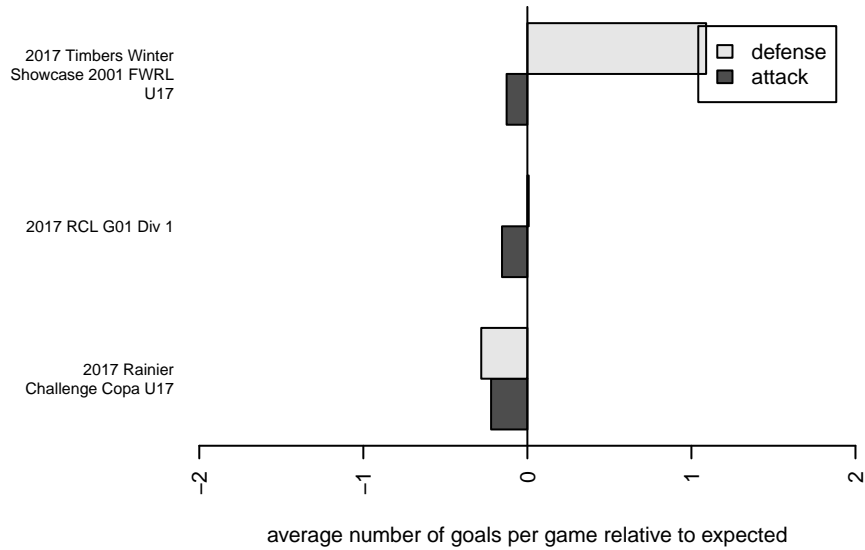

# Seattle United Copa G01

Seattle United Premier  
 Seattle, WA  
 G01 total strength=1624  
 attack=8.64 defense=34.95  
 fall league = RCL G01 Div 1

alt names used:  
 Seattle United Copa G01  
 Seattle United G01 Copa

Venues played:  
 2017 Rainier Challenge Copa U17  
 2017 RCL G01 Div 1  
 2017 Timbers Winter Showcase 2001 FWRL U  
 2017 PacNW Winter Classic FWRL G01

**Seattle United Copa G01**  
 Dots are actual minus expected GF (blue circles) and GA (red triangles).  
 Blue line is smoothed change in attack strength. Red is smoothed change in defense strength.

**attack and defense variance (black dot)  
relative to other teams  
and top 10 in region**

**attack and defense rating  
relative to others at age  
and all opponents in last 13 months**

**Performance relative to 13 month average**