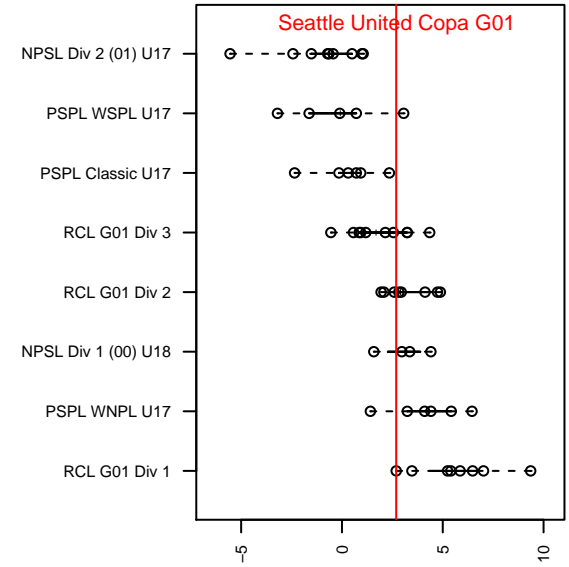

# Seattle United Copa G01

Seattle United Premier  
 Seattle, WA  
 G01 total strength=1624  
 attack=8.64 defense=34.95  
 fall league = RCL G01 Div 1

alt names used:  
 Seattle United Copa G01  
 Seattle United G01 Copa

Venues played:  
 2017 Rainier Challenge Copa U17  
 2017 RCL G01 Div 1  
 2017 Timbers Winter Showcase 2001 FWRL U  
 2017 PacNW Winter Classic FWRL G01

**Seattle United Copa G01**  
 Dots are actual minus expected GF (blue circles) and GA (red triangles).  
 Blue line is smoothed change in attack strength. Red is smoothed change in defense strength.

**attack and defense variance (black dot)  
relative to other teams  
and top 10 in region**

**attack and defense rating  
relative to others at age  
and all opponents in last 13 months**

**Performance relative to 13 month average**