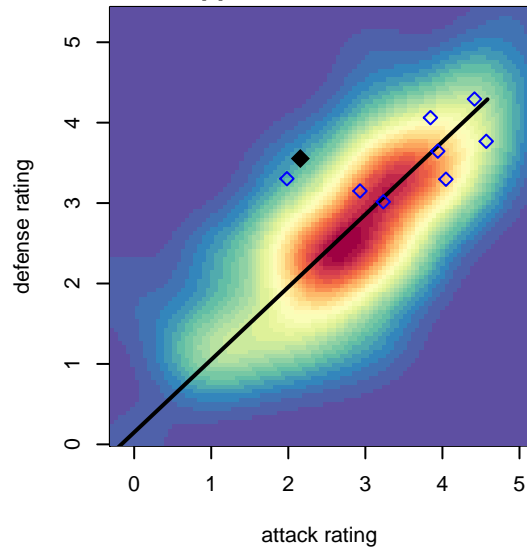

# Seattle United Copa G01

Seattle United Premier  
 Seattle, WA  
 G01 total strength=1624  
 attack=8.64 defense=34.95  
 fall league = RCL G01 Div 1

alt names used:  
 Seattle United Copa G01  
 Seattle United G01 Copa

Venues played:  
 2017 Rainier Challenge Copa U17  
 2017 RCL G01 Div 1  
 2017 Timbers Winter Showcase 2001 FWRL U  
 2017 PacNW Winter Classic FWRL G01

**Seattle United Copa G01**  
 Dots are actual minus expected GF (blue circles) and GA (red triangles).  
 Blue line is smoothed change in attack strength. Red is smoothed change in defense strength.

**attack and defense variance (black dot)  
relative to other teams  
and top 10 in region**

**attack and defense rating  
relative to others at age  
and all opponents in last 13 months**

**Performance relative to 13 month average**